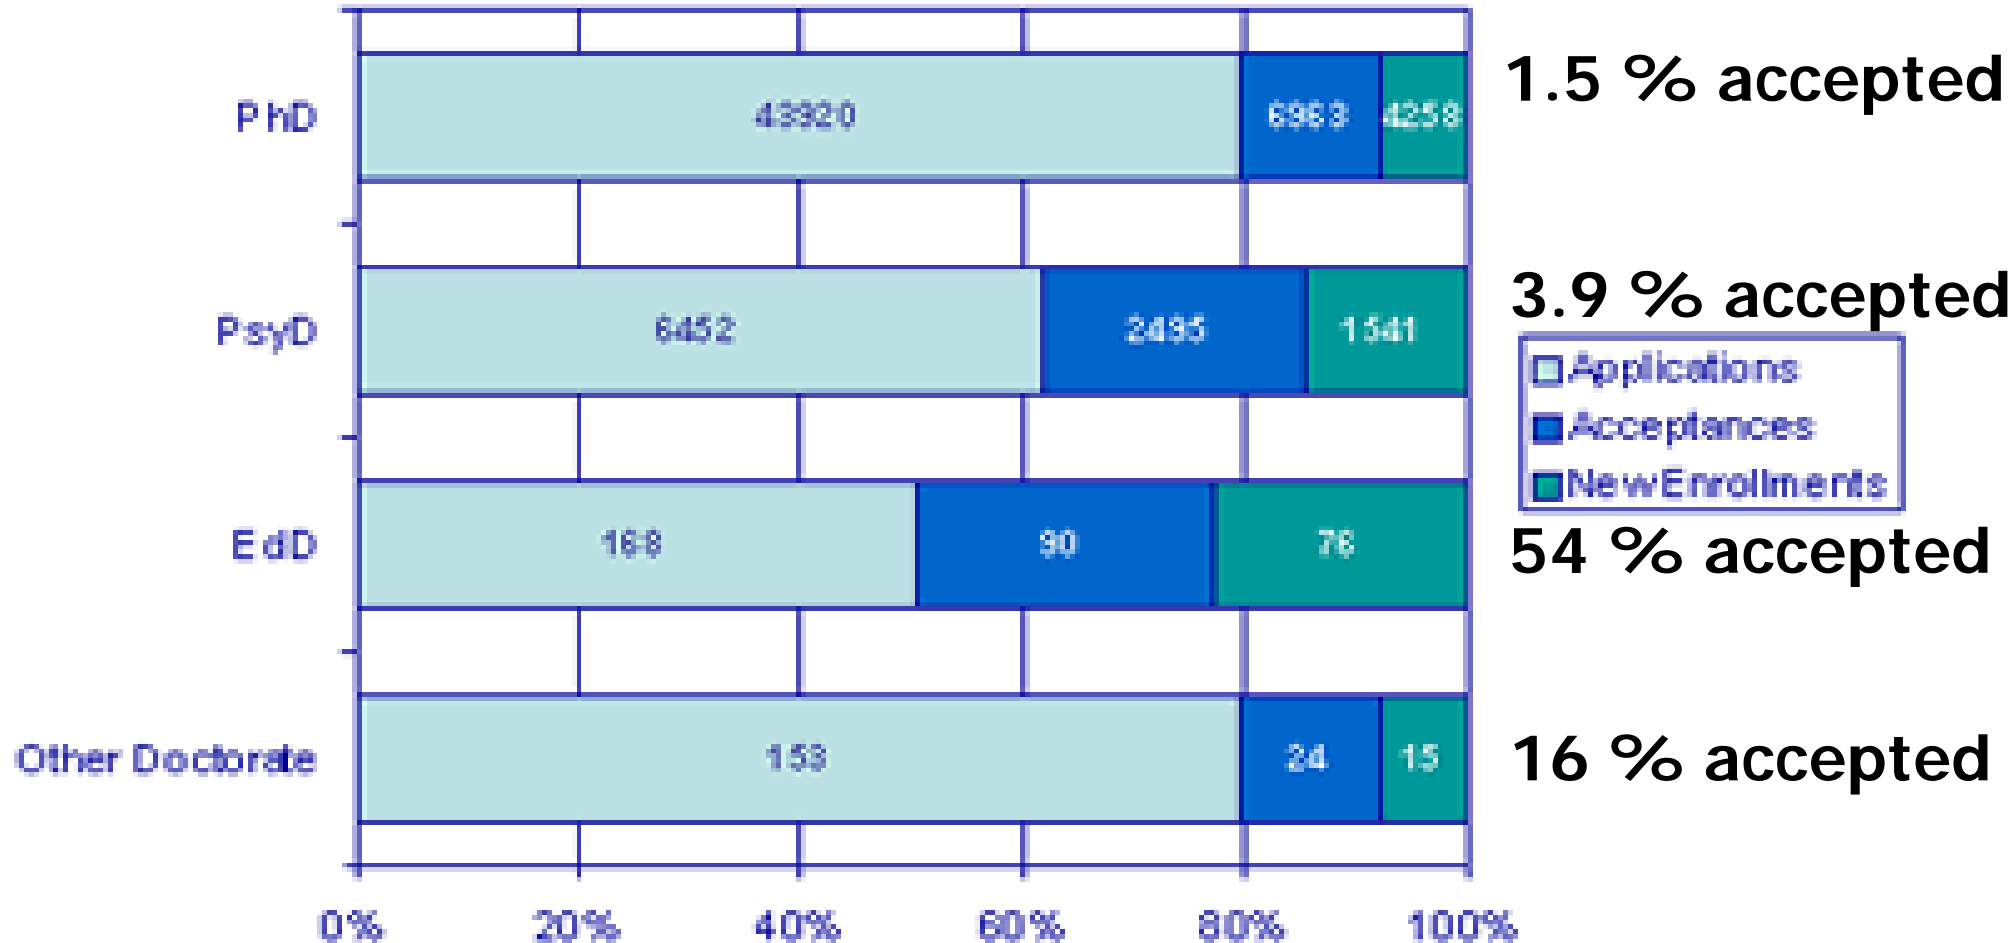

*Psychology 260b:
Introduction to Clinical Psychology*

Dr. Laura Fazakas-DeHoog

(Ph.D.; Clinical Psychology)

lfazakas@uwo.ca

Applications, Acceptances and New Enrollments in Graduate Departments of Psychology: 2001-2002

Source: 2003 Graduate Study in Psychology. Compiled by APA Research Office.

Degree Fields of Psychology PhDs Awarded in 1981-2001

Source: Surveys of Earned Doctorates, selected years. National Science Foundation.
Compiled by APA Research Office, April 2003.